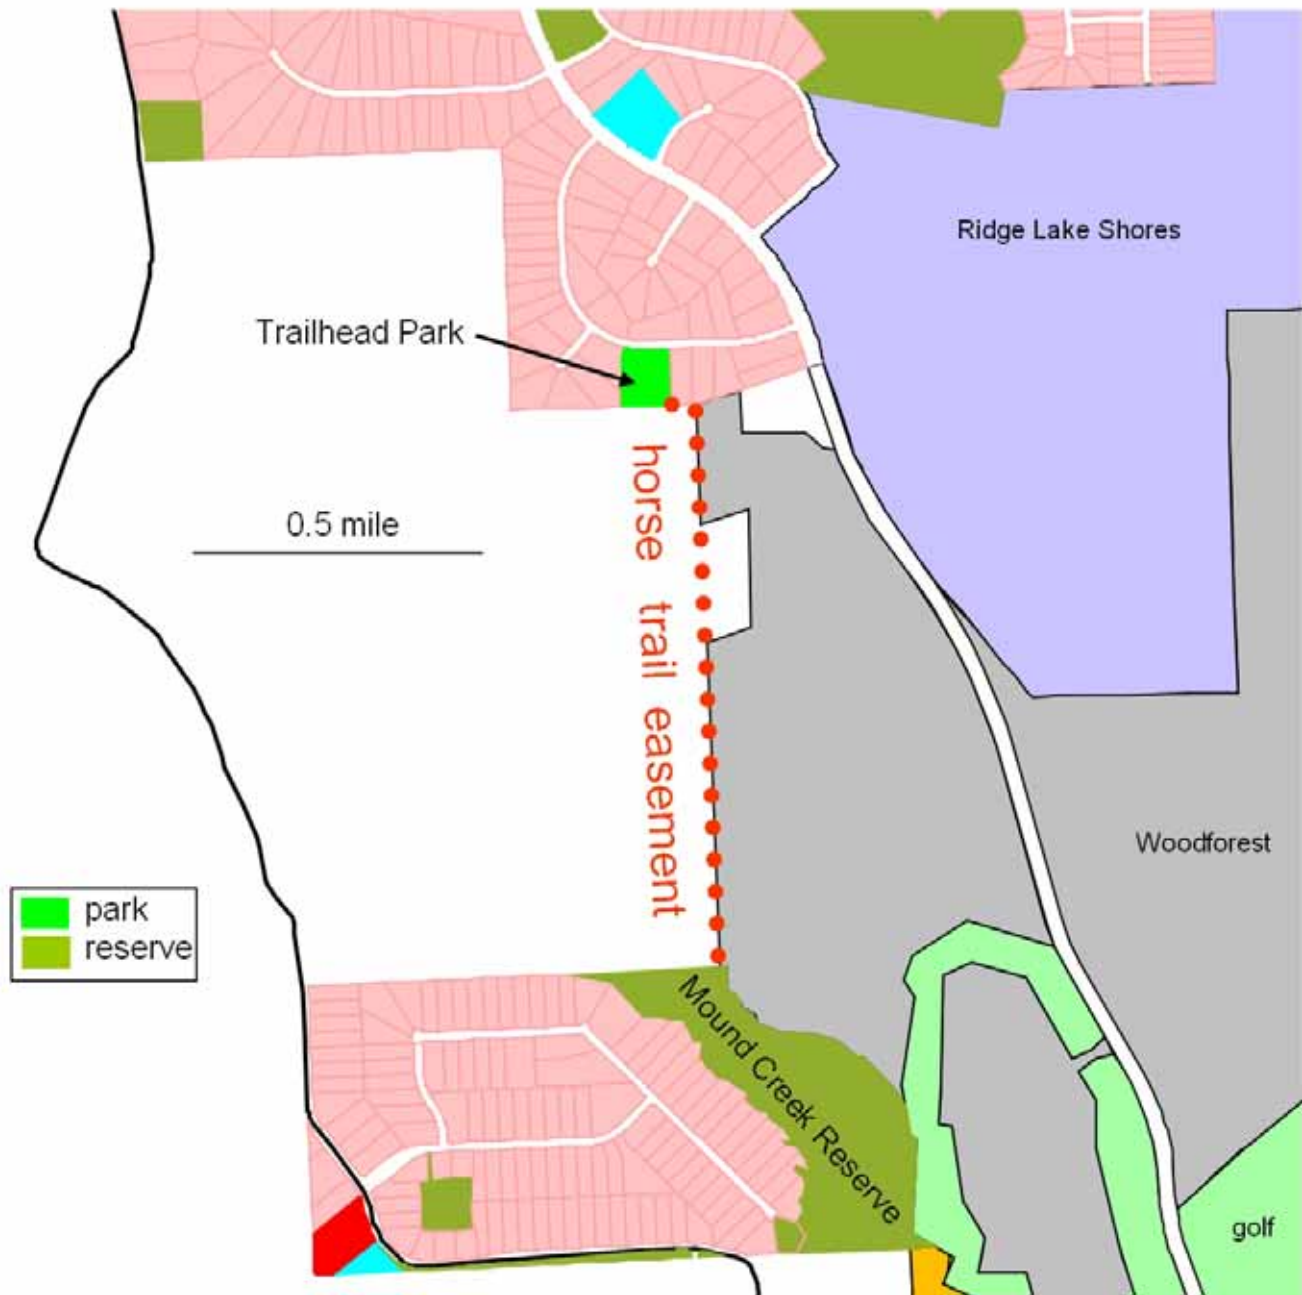

## **Welcome to Montgomery Trace**

The following maps show:

Our individual lots which cover 1424 acres.  
Our reserves and parks, including 4 lakes, which cover 392 acres.

Additional nature areas of 489 acres are also  
accessible to property owners.  
(Nature areas 2 and 3 on the maps)

Montgomery Trace Property Owners Association  
(MTPOA)

September 2010

Montgomery Trace  
index map  
sections 1 - 10

# Nature areas accessible to Montgomery Trace property owners

Horse trail easement from Trailhead park to Mound Creek reserve

# MTPOA acreage in sections 1 - 3

MTPOA acreage in section 4