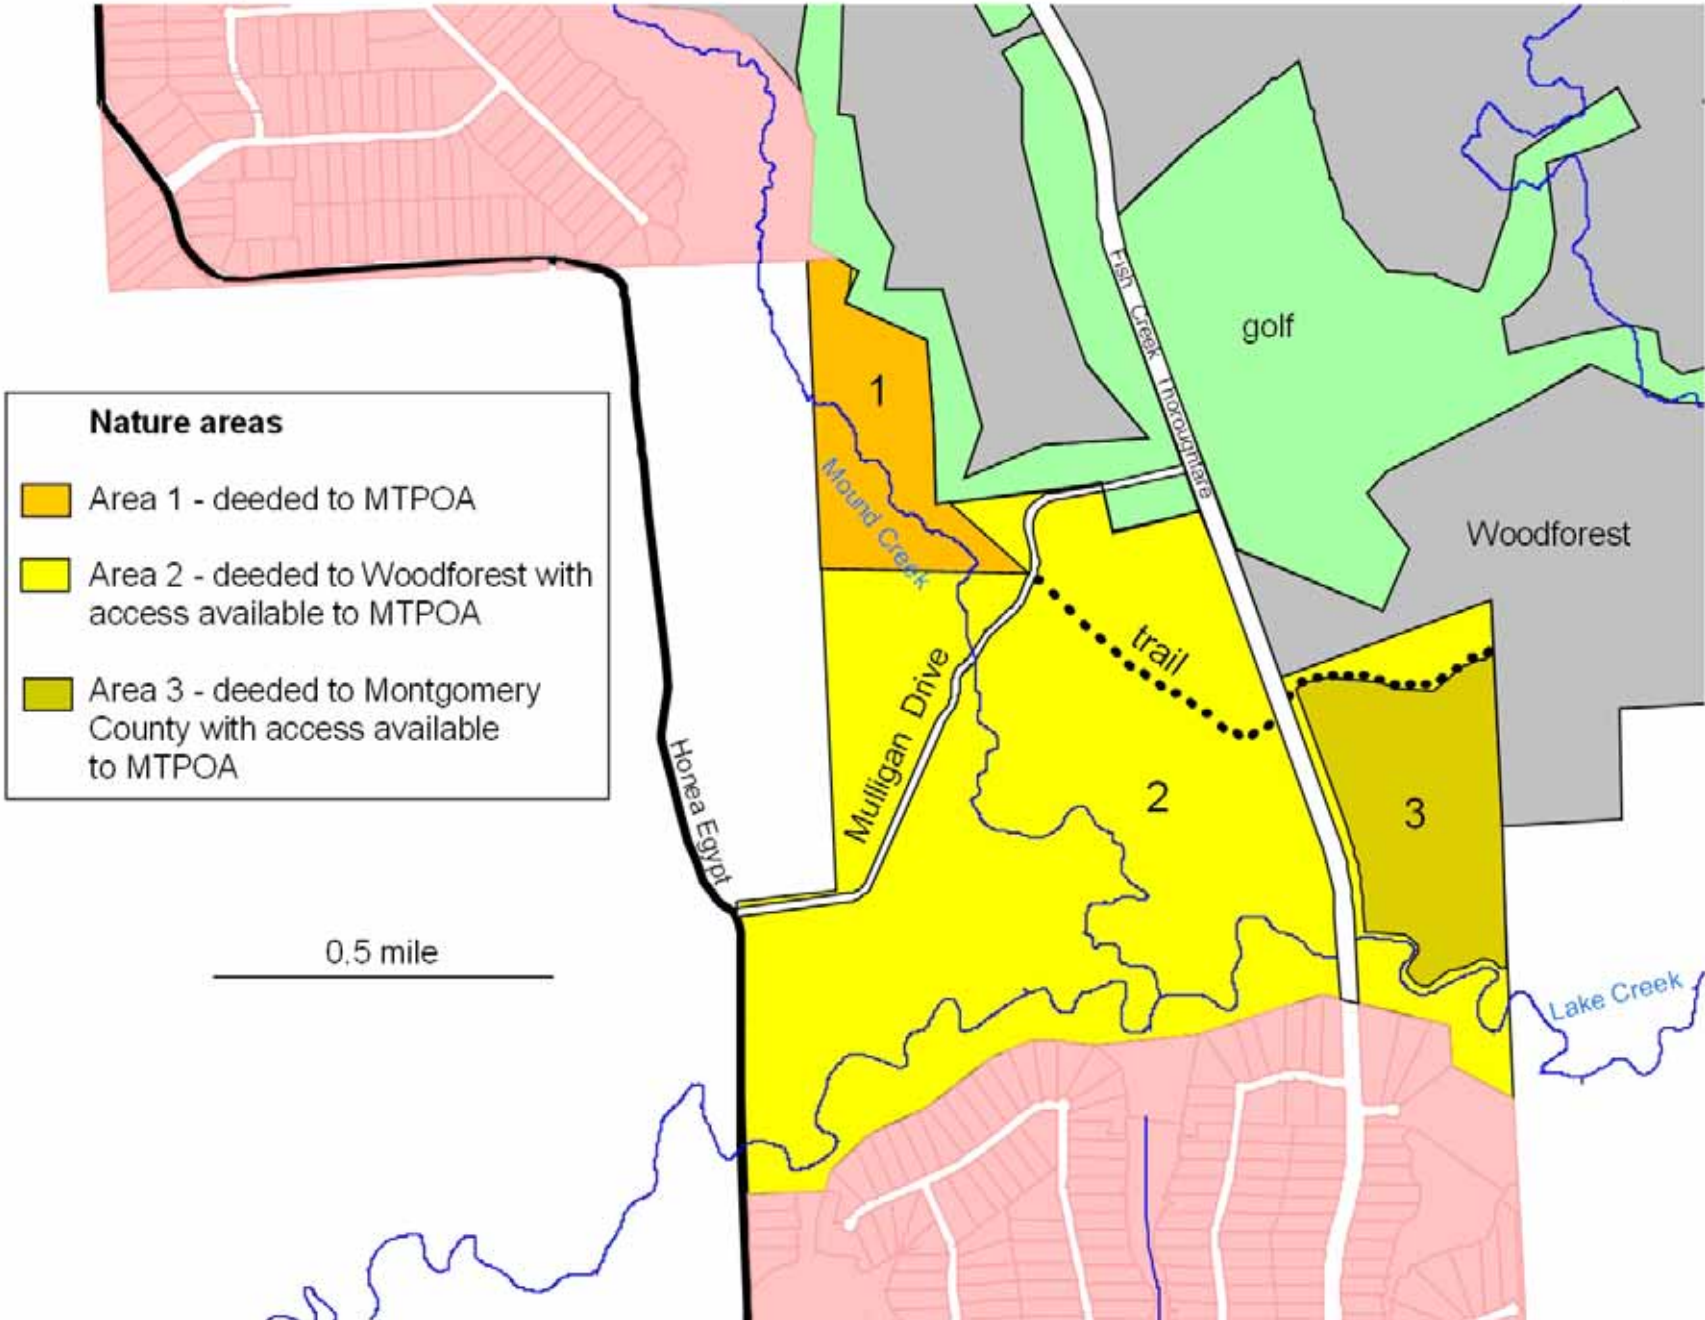

## **Welcome to Montgomery Trace**

The following maps show:

Our individual lots which cover 1424 acres.  
Our reserves and parks, including 4 lakes, which cover 392 acres.

Additional nature areas of 489 acres are also  
accessible to property owners.  
(Nature areas 2 and 3 on the maps)

Montgomery Trace Property Owners Association  
(MTPOA)

September 2010

Montgomery Trace  
index map  
sections 1 - 10

# Nature areas accessible to Montgomery Trace property owners

Horse trail easement from Trailhead park to Mound Creek reserve

# MTPOA acreage in sections 5 - 10