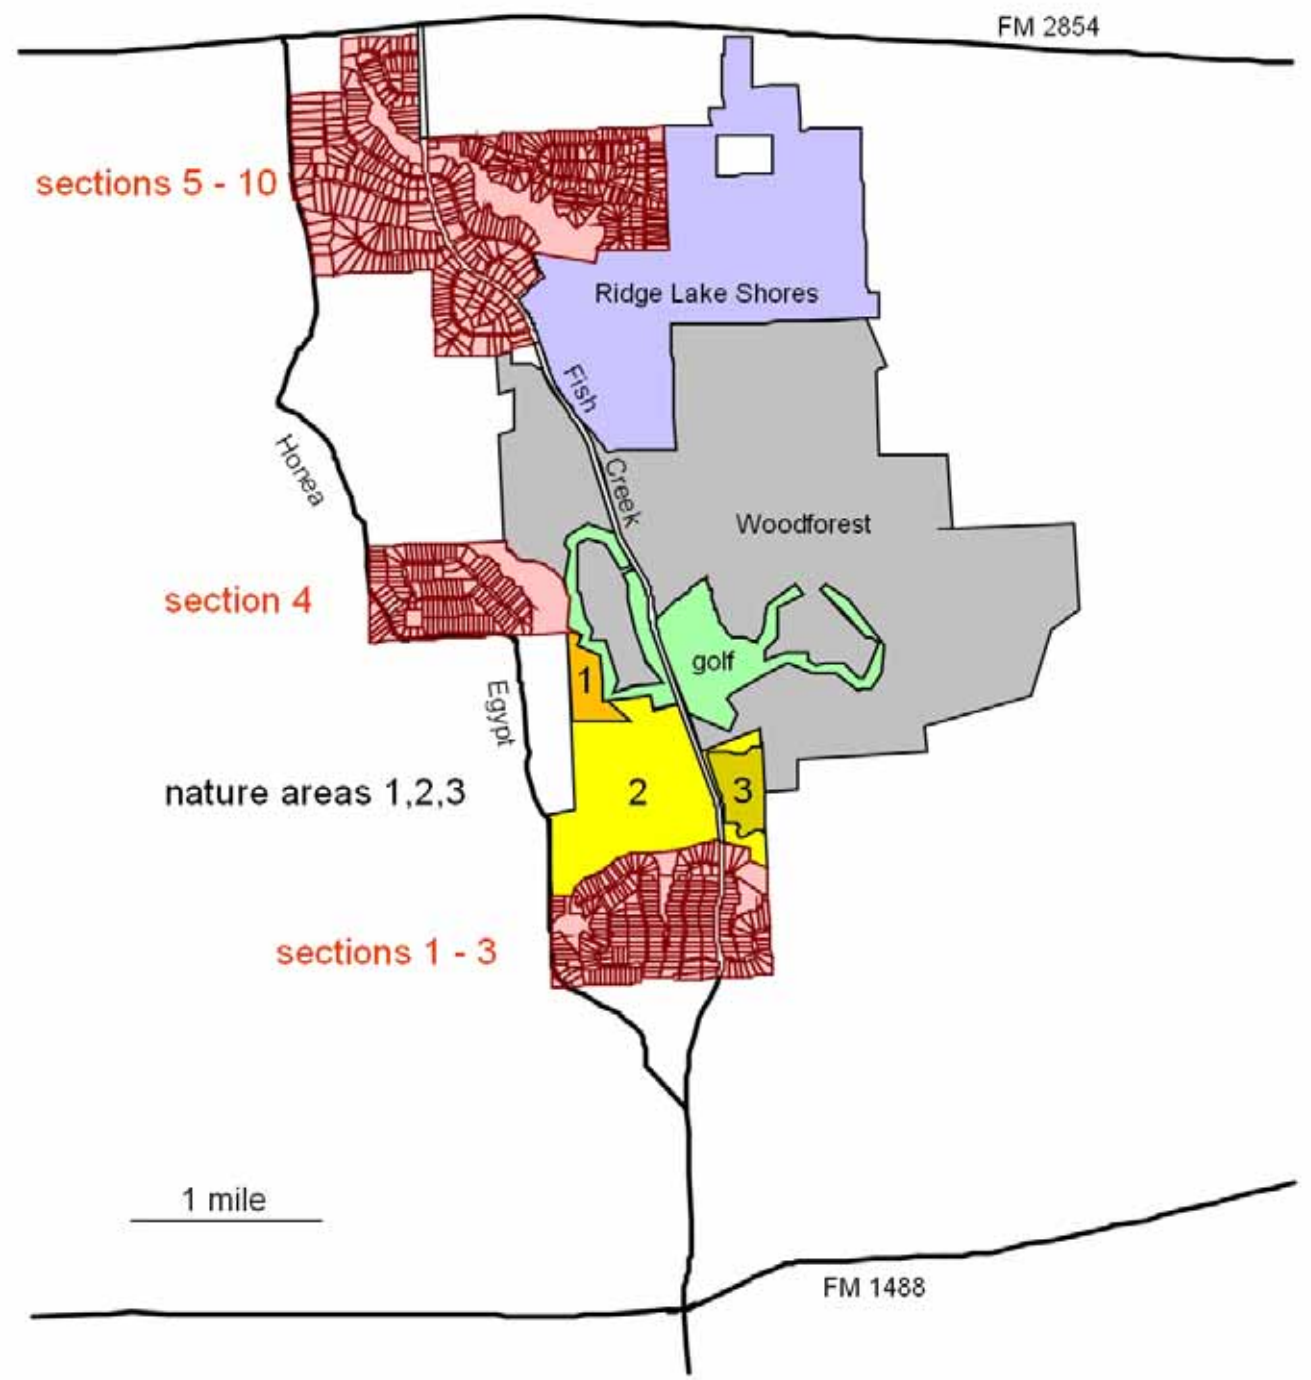

## **Welcome to Montgomery Trace**

The following maps show:

Our individual lots which cover 1424 acres.  
Our reserves and parks, including 4 lakes, which cover 392 acres.

Additional nature areas of 489 acres are also  
accessible to property owners.  
(Nature areas 2 and 3 on the maps)

Montgomery Trace Property Owners Association  
(MTPOA)

September 2010

Montgomery Trace  
index map  
sections 1 - 10

# Nature areas accessible to Montgomery Trace property owners

Horse trail easement from Trailhead park to Mound Creek reserve

# MTPOA acreage in sections 5 - 10