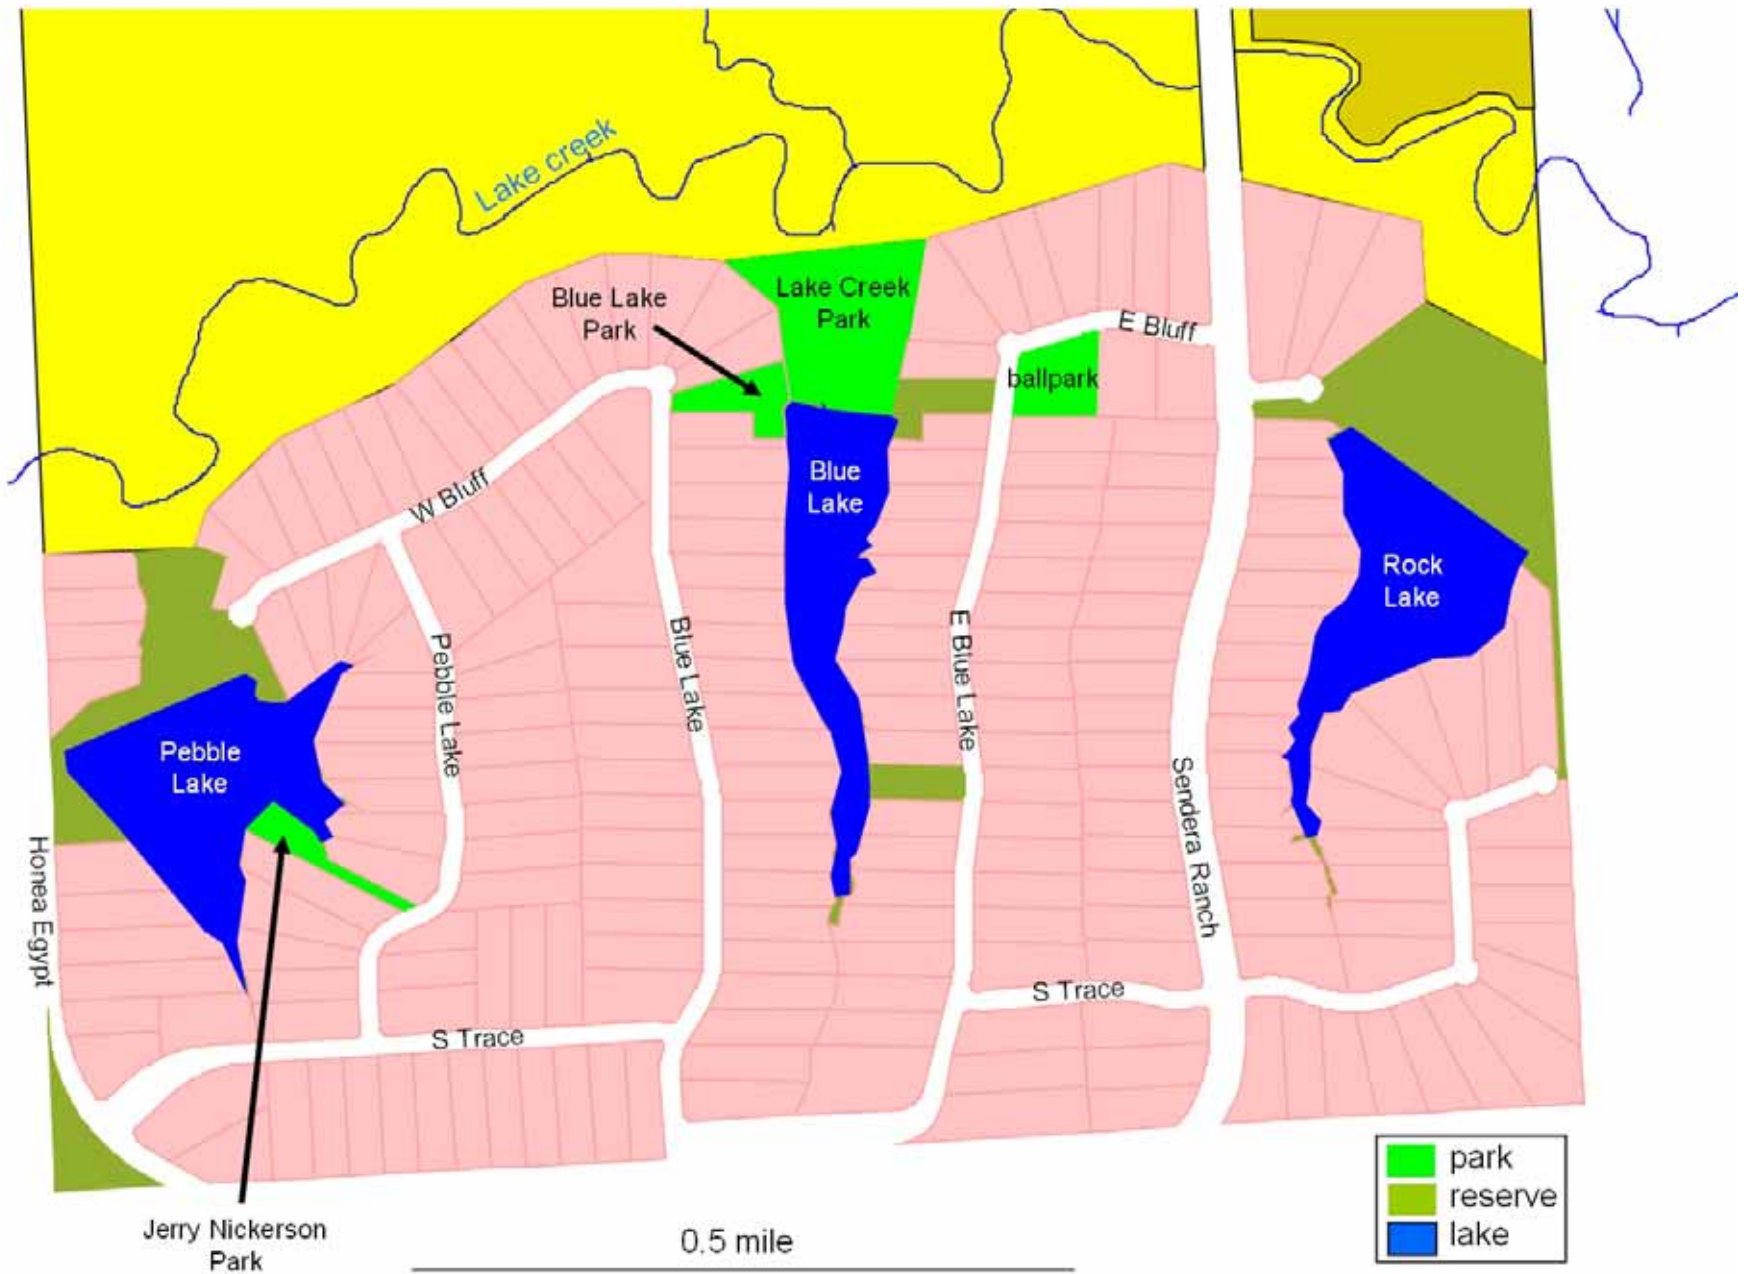

## **Welcome to Montgomery Trace**

The following maps show:

Our individual lots which cover 1424 acres.  
Our reserves and parks, including 4 lakes, which cover 392 acres.

Additional nature areas of 489 acres are also  
accessible to property owners.  
(Nature areas 2 and 3 on the maps)

Montgomery Trace Property Owners Association  
(MTPOA)

September 2010

Montgomery Trace  
index map  
sections 1 - 10

# Nature areas accessible to Montgomery Trace property owners

Horse trail easement from Trailhead park to Mound Creek reserve

# MTPOA acreage in sections 1 - 3

MTPOA acreage in section 4